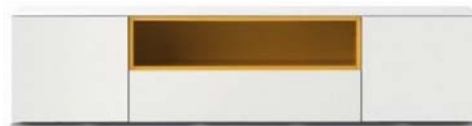

Wardrobe

Wilmer

Living room

Serena